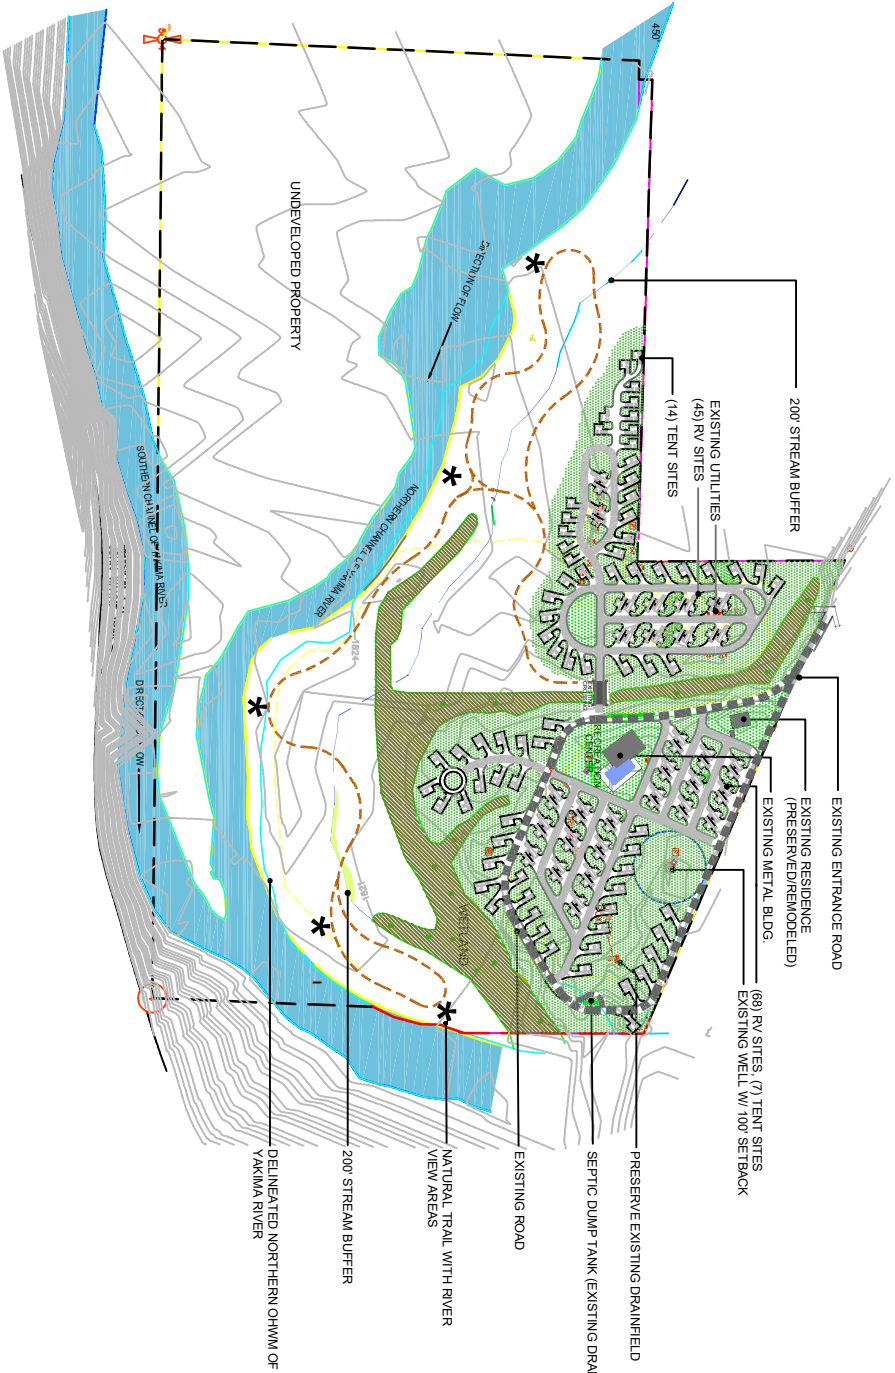

Recreational Campground

A Campground for the Yakima River Kittitas County, Washington

DECEMBER 31, 2023

SUMMARY OF PROPOSED RECREATIONAL SITES

RV CAMPSITES	113
TENT SITES	21
TOTAL PROPOSED SITES	134

TYPICAL DOUBLE PULL-THRU CAMPSITE